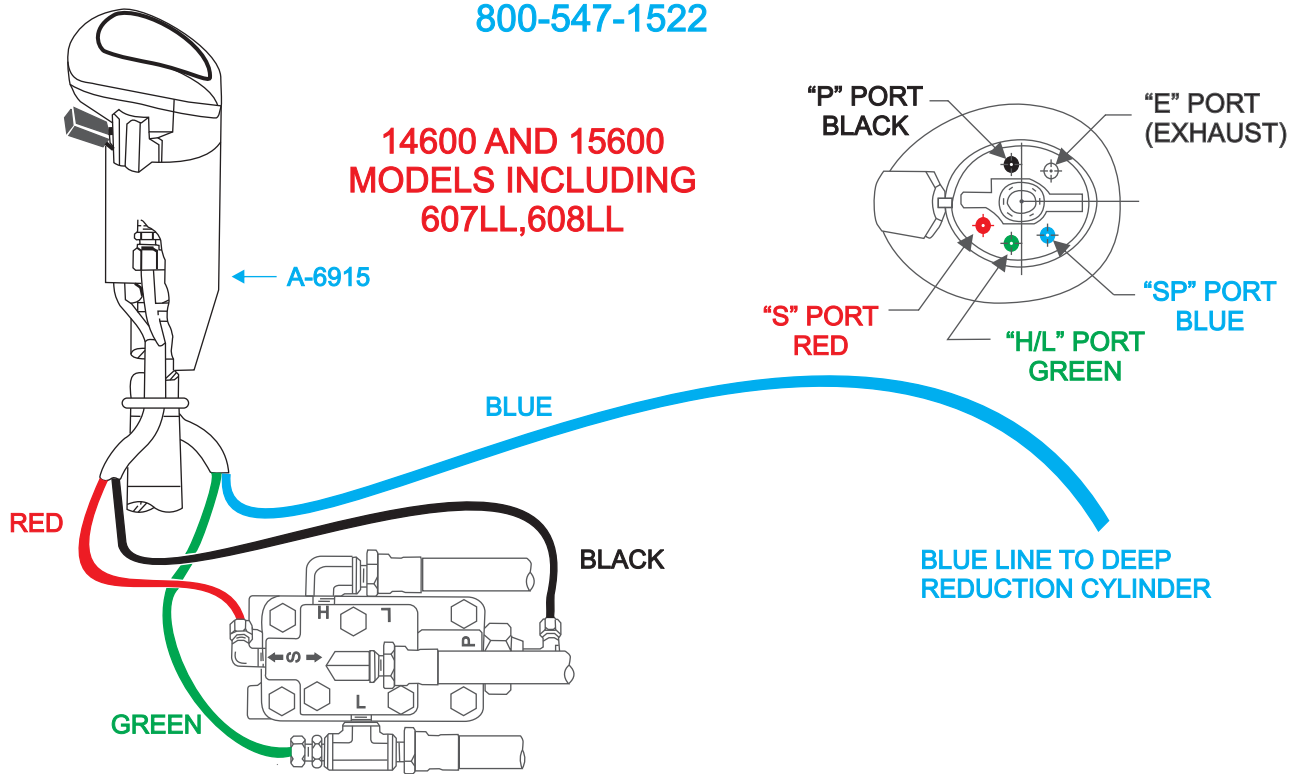

ANDERSON BROS., INC. PORTLAND OR.
800-547-1522

14600 AND 15600
MODELS INCLUDING
607LL, 608LL

© COPYRIGHT
ANDERSON BROS.
PORTLAND, OR. 2012

www.abros.com

FUL AK615