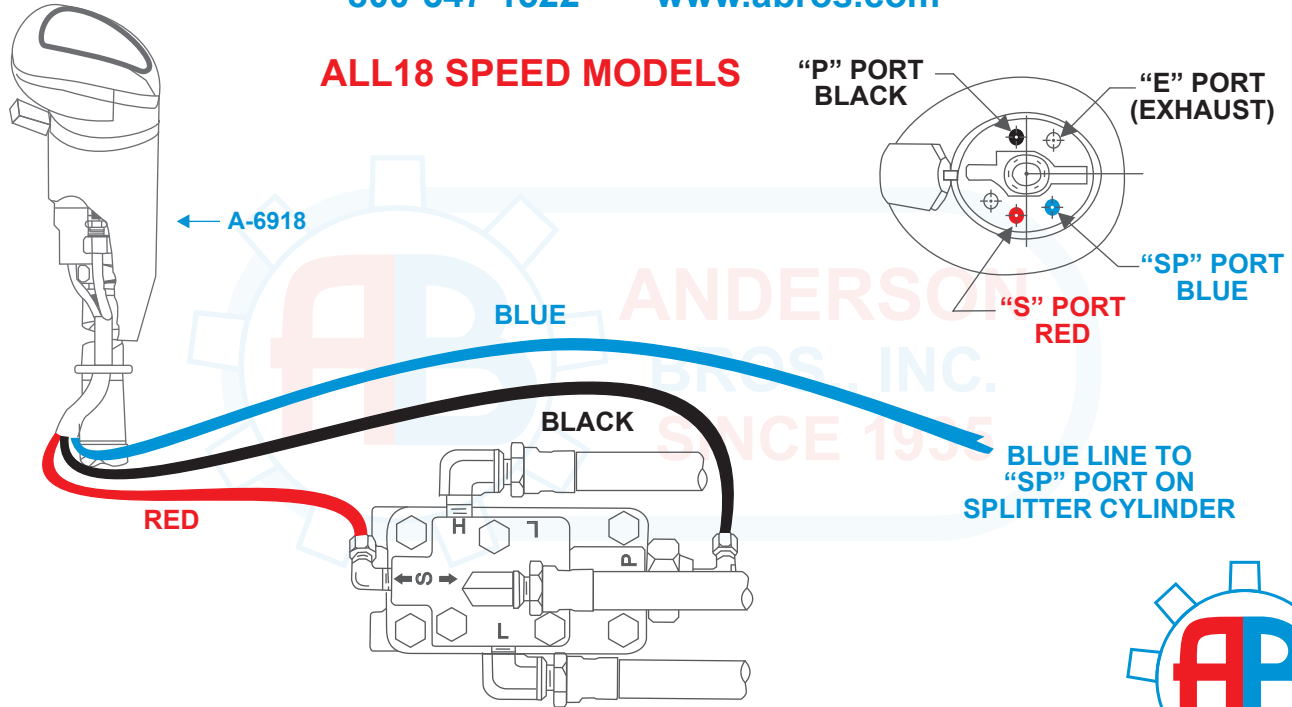

ANDERSON BROS., INC. • PORTLAND OR.
800-547-1522 • www.abros.com

ALL 18 SPEED MODELS

Check both sides of diagram to match your model to insure proper plumbing