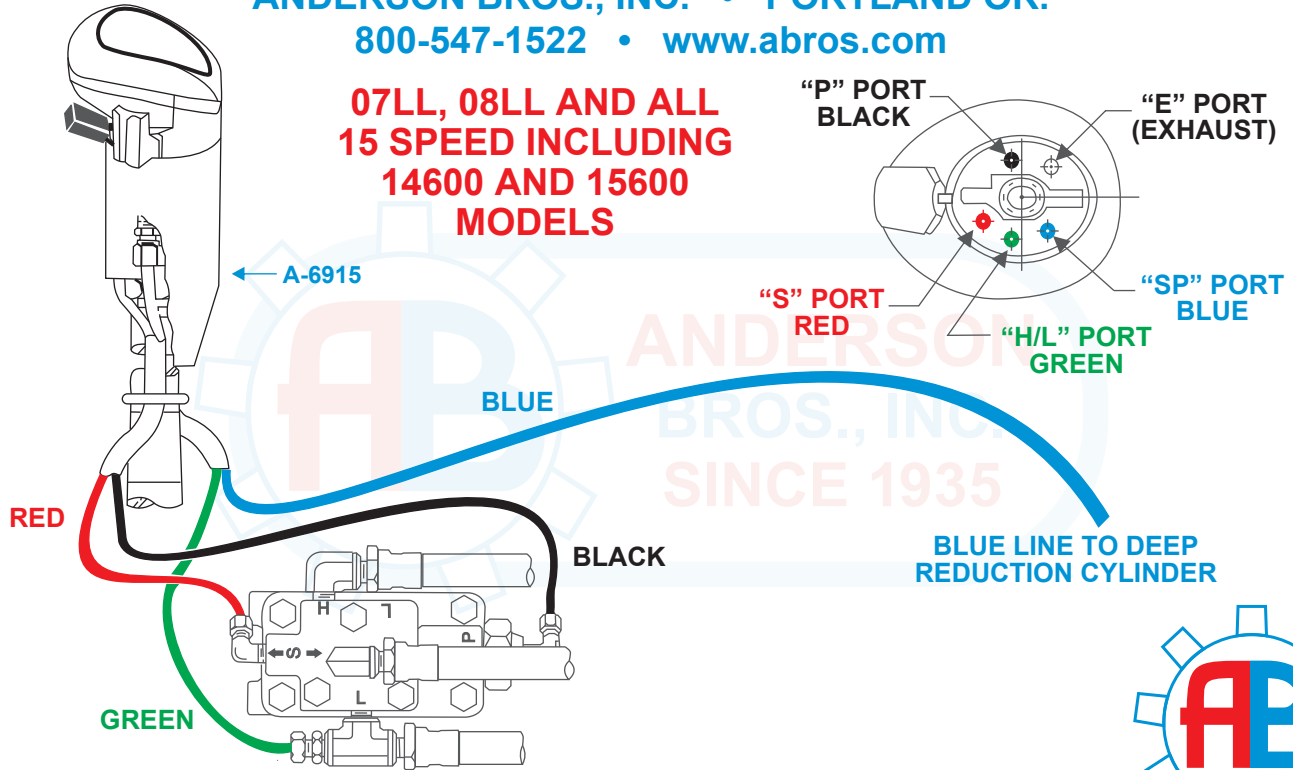

ANDERSON BROS., INC. • PORTLAND OR.
800-547-1522 • www.abros.com

07LL, 08LL AND ALL
15 SPEED INCLUDING
14600 AND 15600
MODELS

**Check both sides of diagram to match
your model to insure proper plumbing**