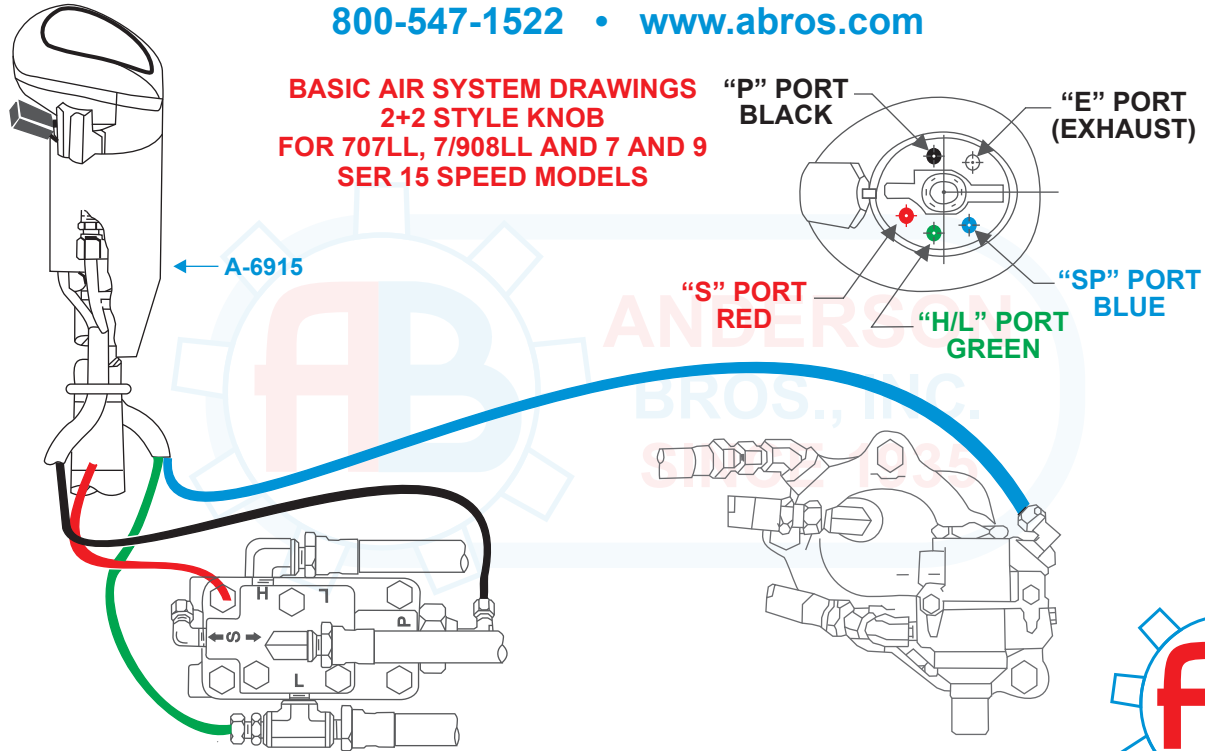

ANDERSON BROS., INC. • PORTLAND OR.
800-547-1522 • www.abros.com

**BASIC AIR SYSTEM DRAWINGS
2+2 STYLE KNOB
FOR 707LL, 7/908LL AND 7 AND 9
SER 15 SPEED MODELS**

**Check both sides of diagram to match
your model to insure proper plumbing**