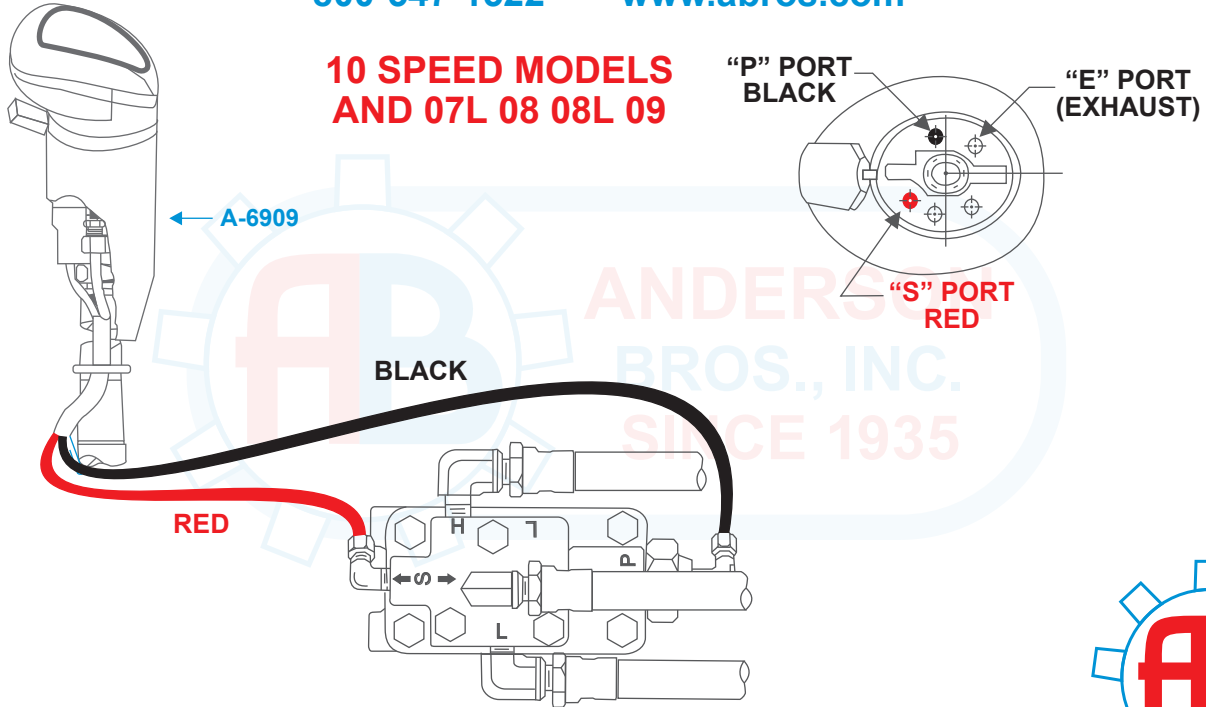

ANDERSON BROS., INC. • PORTLAND OR.
800-547-1522 • www.abros.com

**10 SPEED MODELS
AND 07L 08 08L 09**

**Check both sides of diagram to match
your model to insure proper plumbing**