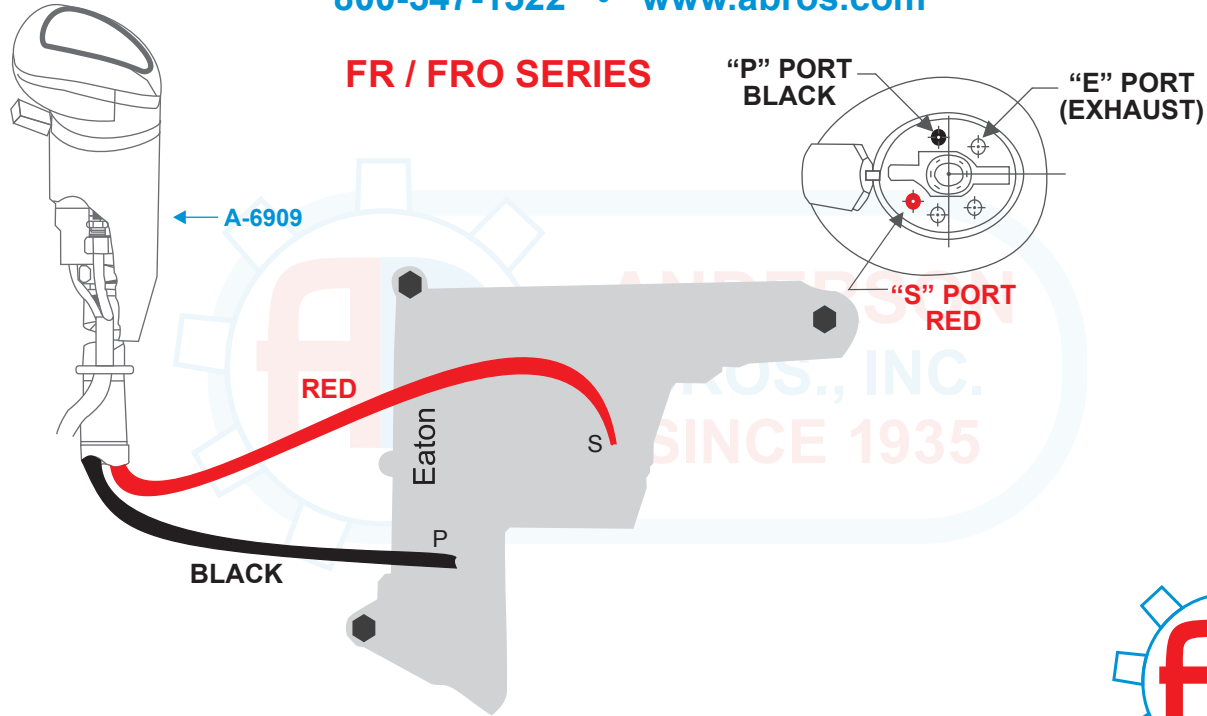

ANDERSON BROS., INC. • PORTLAND OR.
800-547-1522 • www.abros.com

FR / FRO SERIES

**Check both sides of diagram to match
your model to insure proper plumbing**